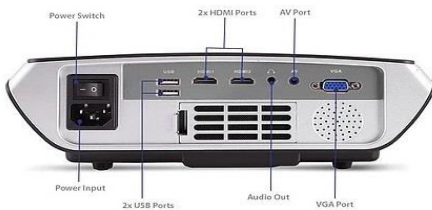

TS LED HD PROJECTOR

Model:TS-HD06

Education, Business & Home Cinema Projector

Specifications:

TS-HD06 is a value for money for Education, Office & Home Cinema applications using 4.5"inch LCD with LED technology. It offers sharp, ultra-bright performance with dust proof sealed Optical Engine. TS-HD06 is a green projector consuming very less power. It projects Super Bright images with high Resolution .

Features:

- ❖ HD Projector
- ❖ HDMIx2,USBx2,VGA,AV,Audio
- ❖ Resolution: 800x600
- ❖ LED Lamp Life: 50'000Hrs
- ❖ Dust Free Optics
- ❖ 2000Lumens
- ❖ Contrast Ration: 1500:1
- ❖ Low Power consumption
- ❖ Instant start and Switch off

Basic Details	Model	TS-HD06	
	Projection Technology	LCD TFT Display	
	Brightness	2000 Lumens	
	Brightness Uniformity	90%	
	Native Resolution	800x600	
	Expanded Resolution	720p, 1080p	
	Noise SPL	45dB	
	Projection Size	35"inch-120"inch	
	Image Flip	360 Degree Flip	
	Aspect Ratio	4:3/16:9	
	Display Type	LED Type	
	Contrast Ratio	1500:1	
Keystone	15degree manual correction		
Functionality	Remote & Manual		
Lamp Life	Lamp Type	LED 90W	
	Lamp Life	50'000 Hrs.	
Input/output Interfaces	Input Interfaces	Basic	HDMI2x, VGA, USB, AV, Audio,
			MPEG, MPG, AVI, MP4, XVID,
		Video	DAT, RM, RMVB, DIVX, H.264 Supports 720p and 1080p
	USB	Audio	MP3, AV
		Pictures	JPEG, JPG
		Video	NA
		Audio	
Pictures			
Accessories and power	Remote, VGA, Power cable, Specification Book Ac 100-240~50Hz/60Hz,		
Other Detail	N.W.	2 Kg.	
	Speaker	3W	
	Power Consumption	AC 100-240V~50Hz/60Hz; 90W (<1W Stand By)	